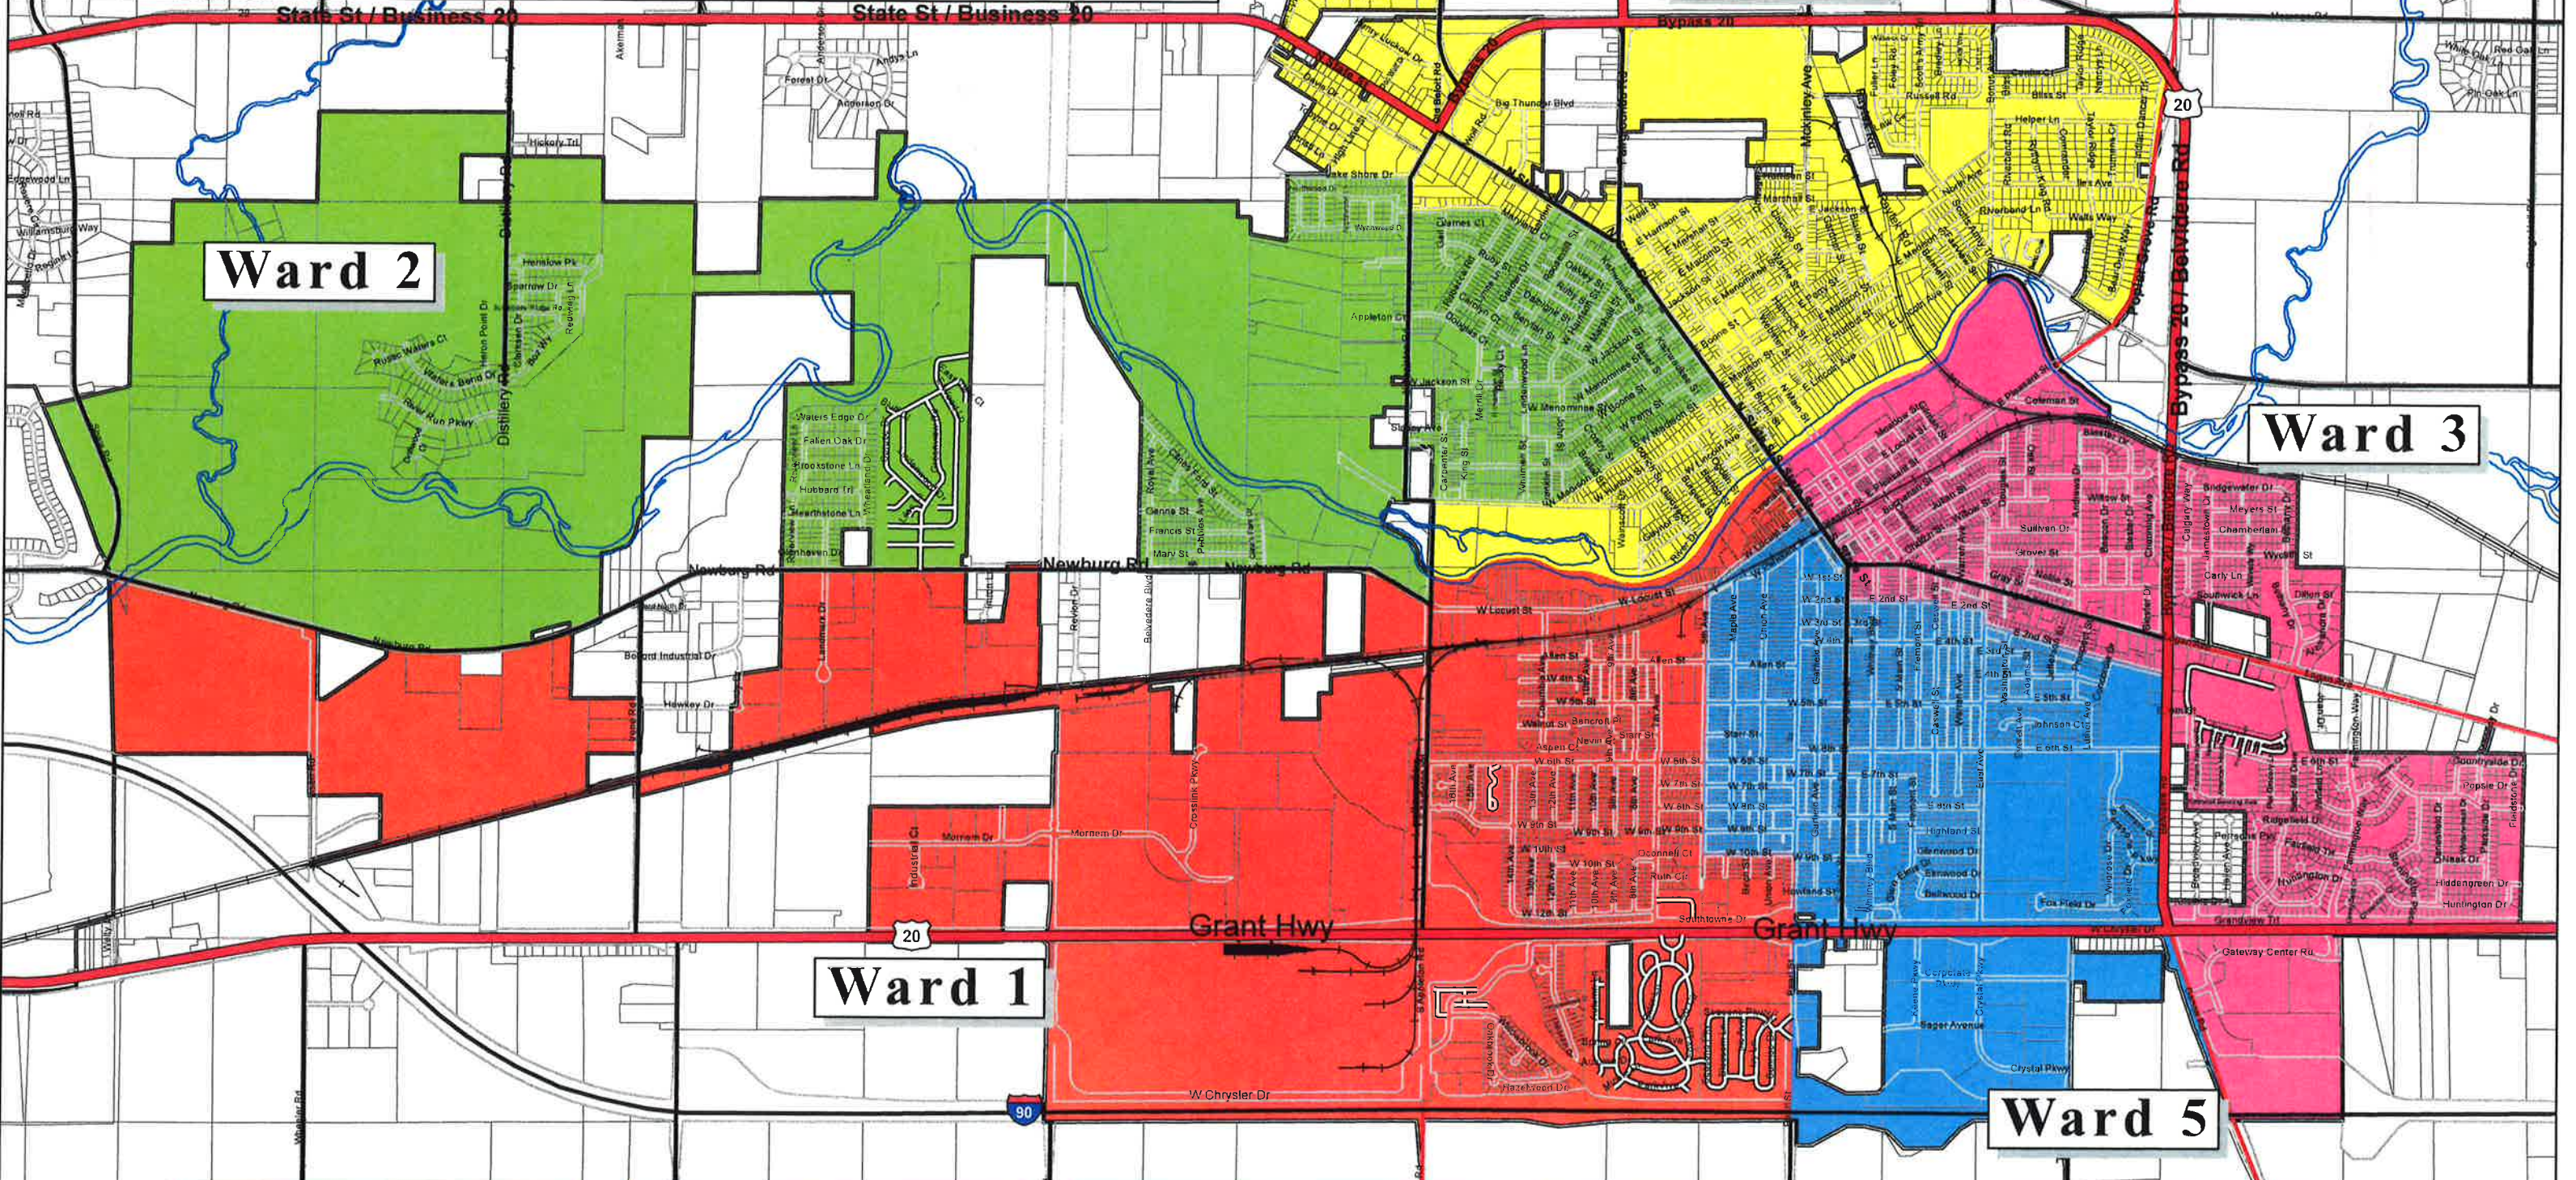

Belvidere City Wards

0 0.25 0.5 1 1.5 2 Miles

Printed June, 2015

Ward 1
 Clayton Stevens
 Clinton Morris

Ward 2
 Daniel Arevalo
 Daniel Snow

Ward 3
 Wendy Frank
 Tom Ratcliffe

Ward 4
 George Crawford
 Ronald Brooks

Ward 5
 Mark Sanderson
 John Sanders