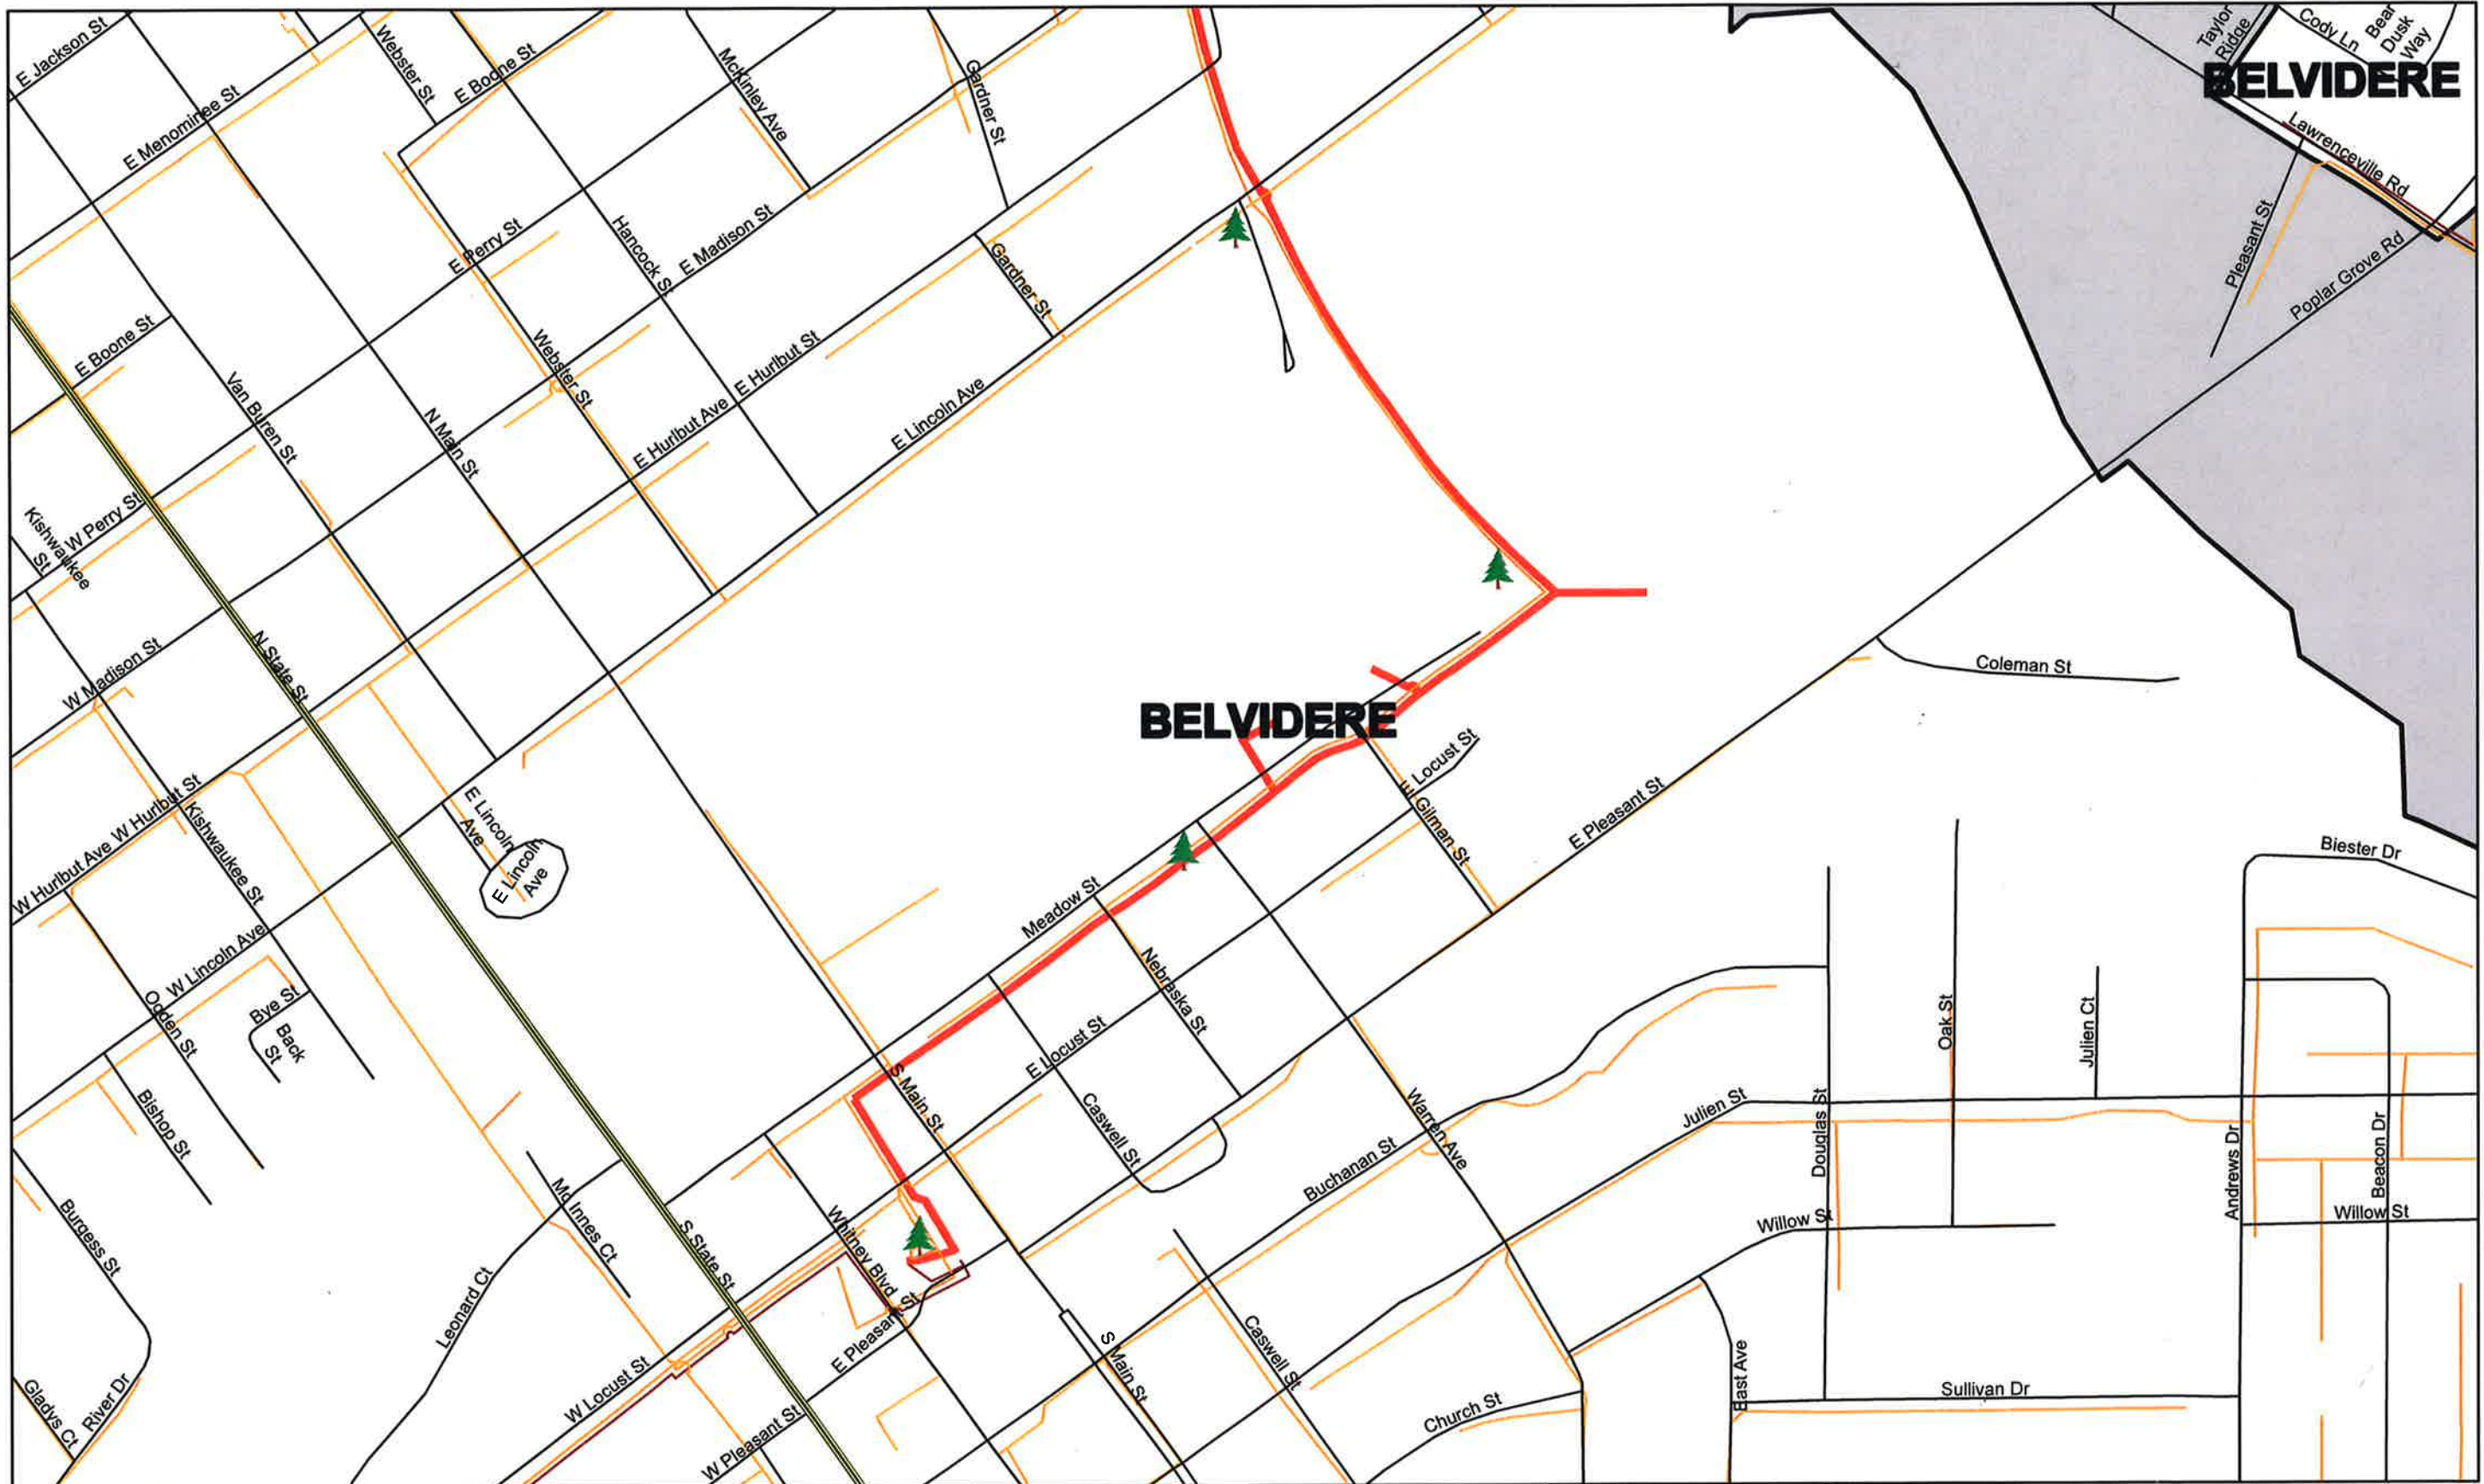

# Belvidere Mid-Cycle Work Locations for L12263

An Exelon Company

- Legend**
- Work Location
  - Feeder
  - City/Town
  - Highways

Note: This information is proprietary and confidential.