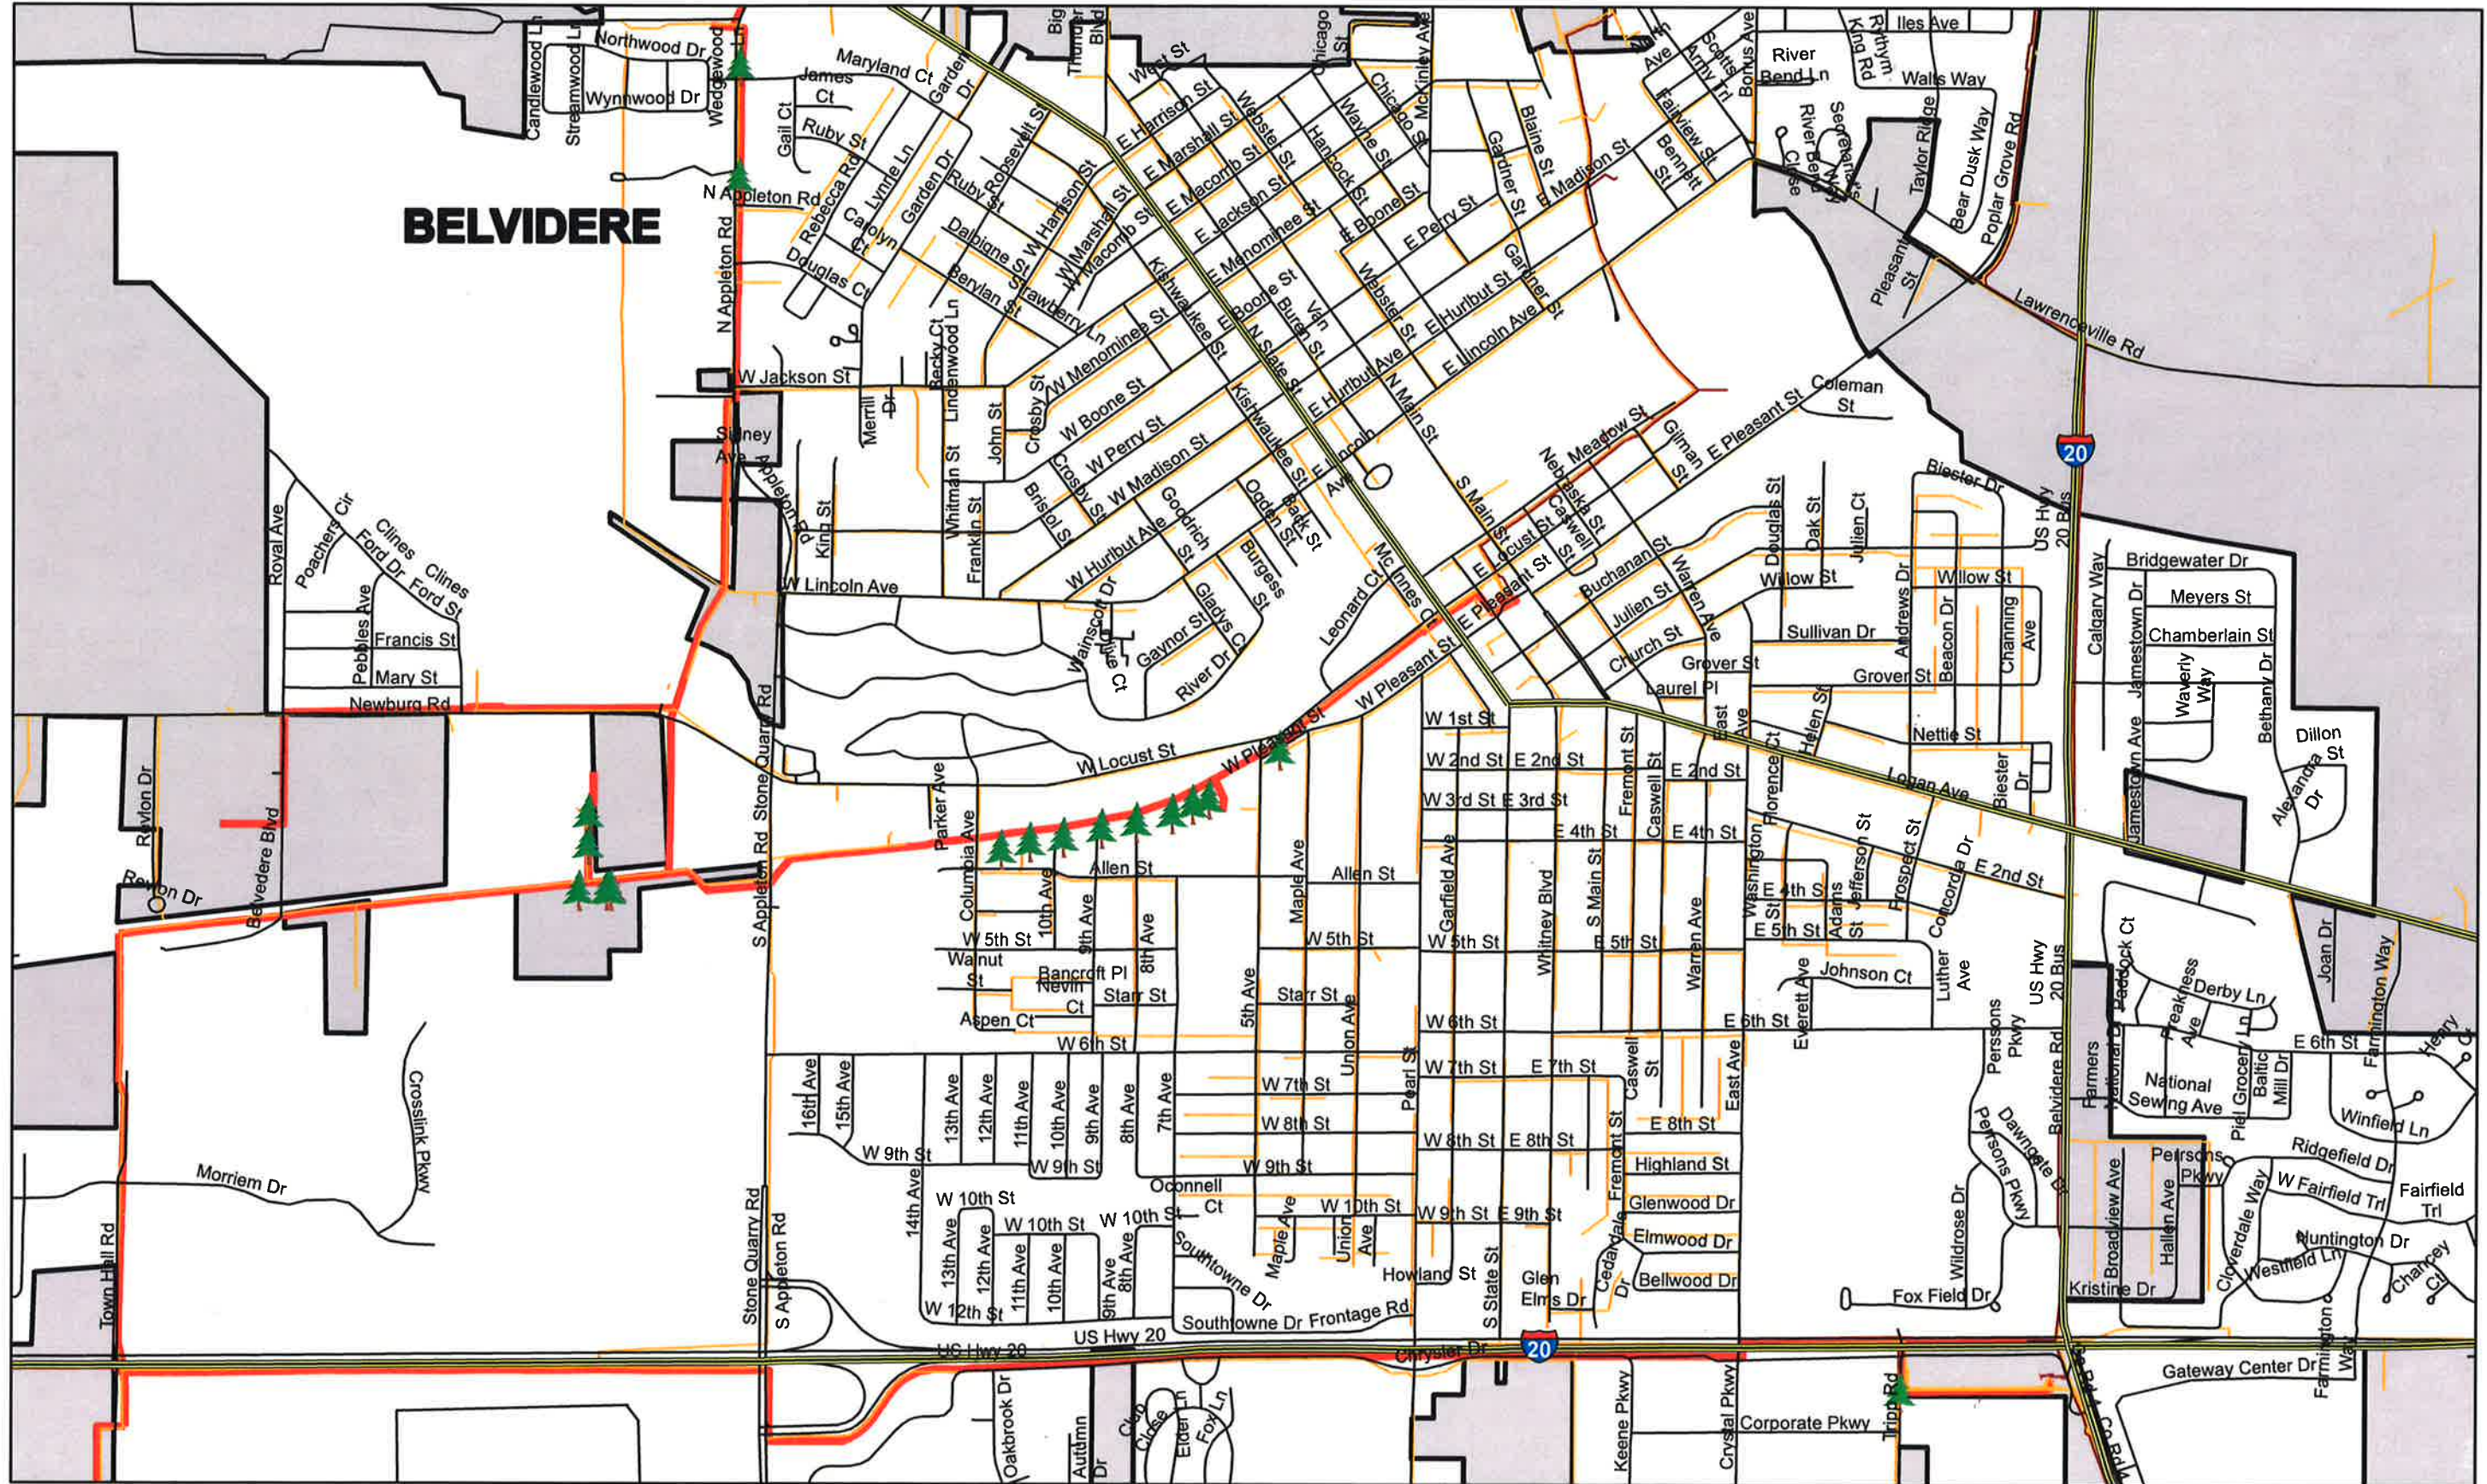

# Belvidere Mid-Cycle Work Locations for L12261

An Exelon Company

Note: This information is proprietary and confidential.

### Legend

- Work Location
- Feeder
- City/Town
- Highways