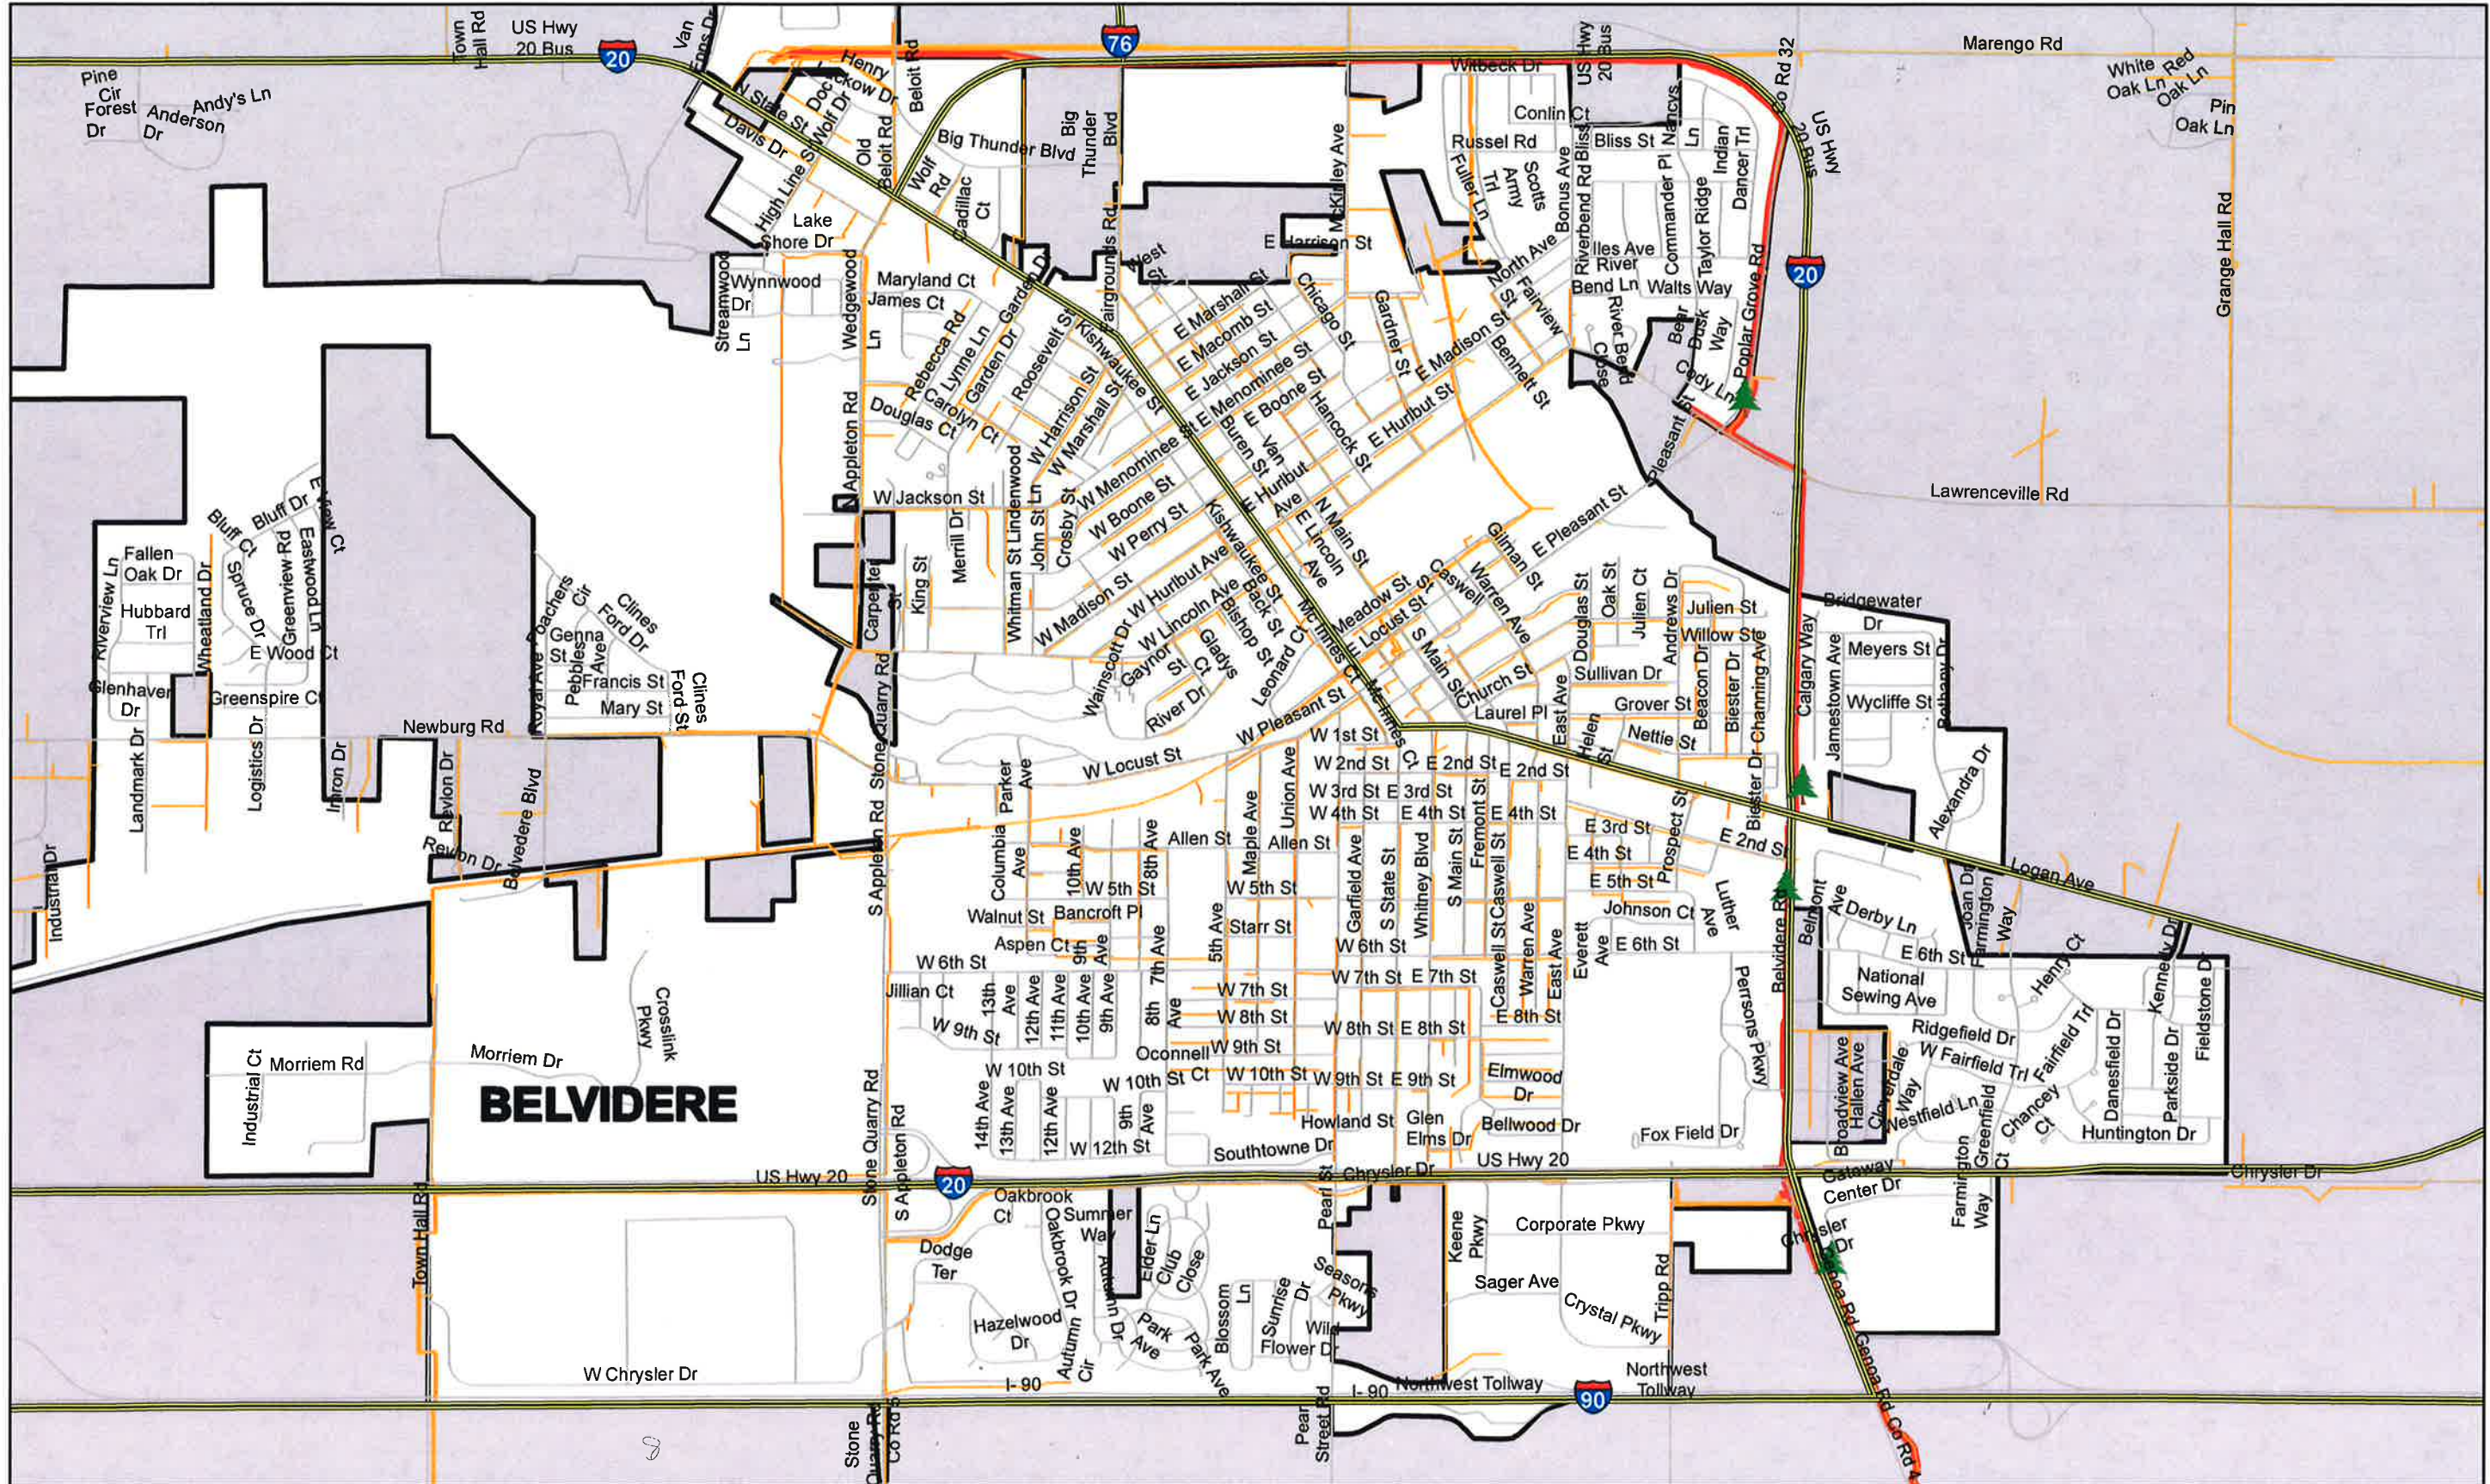

Belvidere Mid-Cycle Planning Work Locations for L12262

- Legend**
- Work Location
 - Feeder
 - City/Town
 - Highways

Note: This information is proprietary and confidential.